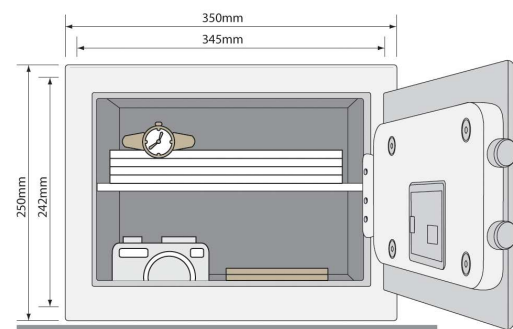

YSB/250/EB1

Turvakaappi Yale YSB/250 Home Musta