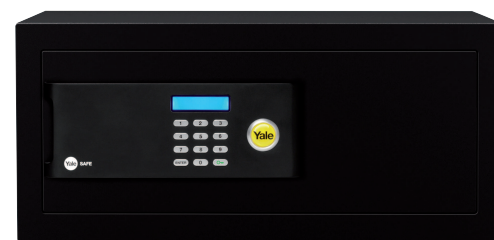

YLB/200/EB1	Turvakaappi Yale YLB/200 Laptop Musta